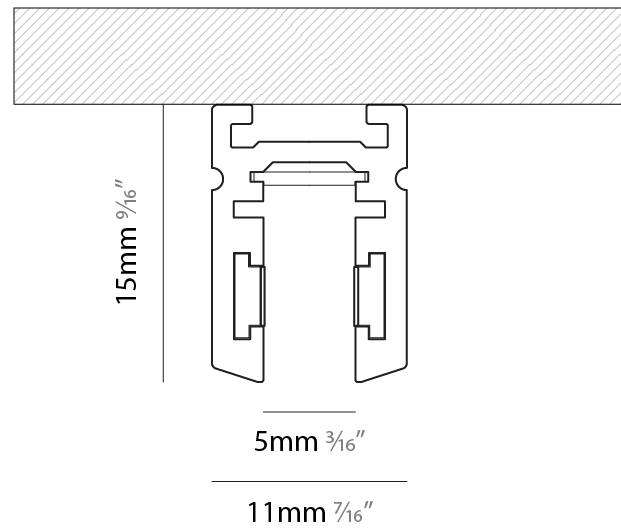

PROJECT	
TYPE	
SPECIFIER	
QUANTITY	
DATE	

JUST BLACK SYSTEM SURFACE

A3JB-SUR-SYS

base number

1. To build a product code in our configurator select the specify button on the base model # product page
2. To build a manual product code on this datasheet choose from the options listed below in blue font and add the suffix to the base model #

GENERAL

Series: Just Black System
Brand: Prolicht
Division: Architectural
Mounting Type: Surface
Mounting Location: Wall / Ceiling
Subcategory: Modular

PHYSICAL

Light Distribution: Direct
Diffuser: PMMA - Opal

ELECTRICAL

Dimming: Non-Dimmable / 0-10V Dimming
Driver Included: Yes
Driver Location: Integrated
Driver Type: Constant Voltage - Universal
Driver Class: Class 2
Input Voltage (V): 120 - 277
Output Voltage (V): 24

LED

OPTICAL

Beam Angle: 96
Adjustability: Fixed

RATINGS AND CERTIFICATIONS

Certified By: CSA Certified to UL and CSA Standards
IP rating: IP20